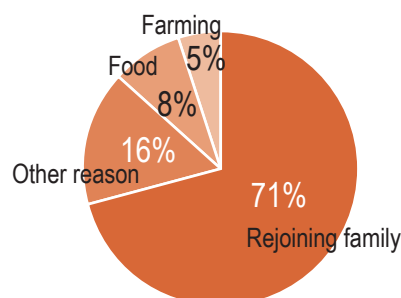

114,683
Total Population

9,590
Entries

30,079
Exits

Flow Monitoring Trends

Place of Origin

40% of the registered population in Bentiu PoC are originally from Rubkona County.

Exits Point of Destination from Bentiu PoC

53% (15,966) of those who left the PoC are headed to Rubkona County, 31% (9,279) to Guit County and the rest to the surrounding areas.

Reason for Entering PoC

The main reason for entering was due to the food insecurity (45%)

Reason for Leaving PoC

The main reason IDPs left was to rejoin family (71%)

Age Distribution

47% of registered population (IOM Biometric Registration) are youth/children aged between 5-17 years