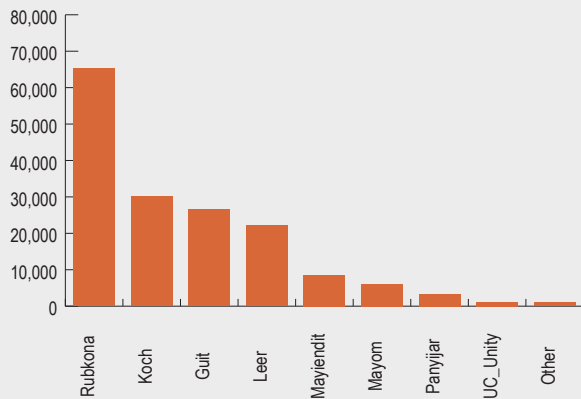

114,683
Total Population

9,590
Entries

30,079
Exits

Flow Monitoring Trends

Place of Origin

40% of the registered population in Bentiu PoC are originally from Rubkona County.

Exits Point of Destination from Bentiu PoC

53% (15,966) of those who left the PoC are headed to Rubkona County, 31% (9,279) to Guit County and the rest to the surrounding areas.

Reason for Entering PoC

The main reason for entering was due to the food insecurity (45%)

Reason for Leaving PoC

The main reason IDPs left was to rejoin family (71%)

Age Distribution

47% of registered population (IOM Biometric Registration) are youth/children aged between 5-17 years