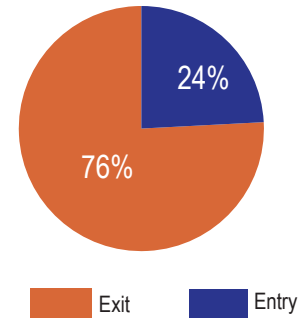

114,683
Total Population

9,590
Entries

30,079
Exits

Flow Monitoring Trends

Place of Origin

40% of the registered population in Bentiu PoC are originally from Rubkona County.

Exits Point of Destination from Bentiu PoC

53% (15,966) of those who left the PoC are headed to Rubkona County, 31% (9,279) to Guit County and the rest to the surrounding areas.

Reason for Entering PoC

The main reason for entering was due to the food insecurity (45%)

Reason for Leaving PoC

The main reason IDPs left was to rejoin family (71%)

Age Distribution

47% of registered population (IOM Biometric Registration) are youth/children aged between 5-17 years