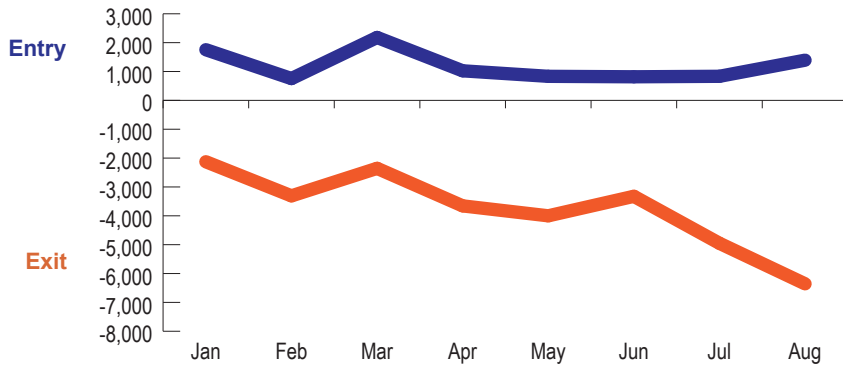

114,683
Total Population

9,590
Entries

30,079
Exits

Flow Monitoring Trends

Place of Origin

40% of the registered population in Bentiu PoC are originally from Rubkona County.

Exits Point of Destination from Bentiu PoC

53% (15,966) of those who left the PoC are headed to Rubkona County, 31% (9,279) to Guit County and the rest to the surrounding areas.

Reason for Entering PoC

The main reason for entering was due to the food insecurity (45%)

Reason for Leaving PoC

The main reason IDPs left was to rejoin family (71%)

Age Distribution

47% of registered population (IOM Biometric Registration) are youth/children aged between 5-17 years