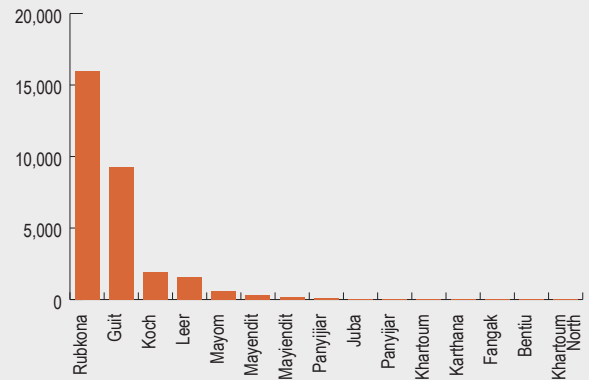

114,683
Total Population

9,590
Entries

30,079
Exits

Flow Monitoring Trends

Place of Origin

40% of the registered population in Bentiu PoC are originally from Rubkona County.

Exits Point of Destination from Bentiu PoC

53% (15,966) of those who left the PoC are headed to Rubkona County, 31% (9,279) to Guit County and the rest to the surrounding areas.

Reason for Entering PoC

The main reason for entering was due to the food insecurity (45%)

Reason for Leaving PoC

The main reason IDPs left was to rejoin family (71%)

Age Distribution

47% of registered population (IOM Biometric Registration) are youth/children aged between 5-17 years