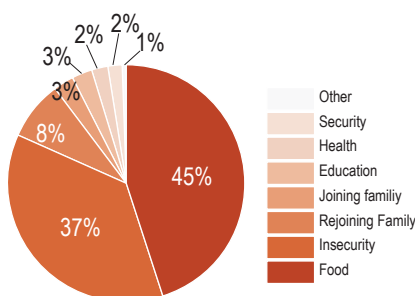

114,683
Total Population

9,590
Entries

30,079
Exits

Flow Monitoring Trends

Place of Origin

40% of the registered population in Bentiu PoC are originally from Rubkona County.

Exits Point of Destination from Bentiu PoC

53% (15,966) of those who left the PoC are headed to Rubkona County, 31% (9,279) to Guit County and the rest to the surrounding areas.

Reason for Entering PoC

The main reason for entering was due to the food insecurity (45%)

Reason for Leaving PoC

The main reason IDPs left was to rejoin family (71%)

Age Distribution

47% of registered population (IOM Biometric Registration) are youth/children aged between 5-17 years